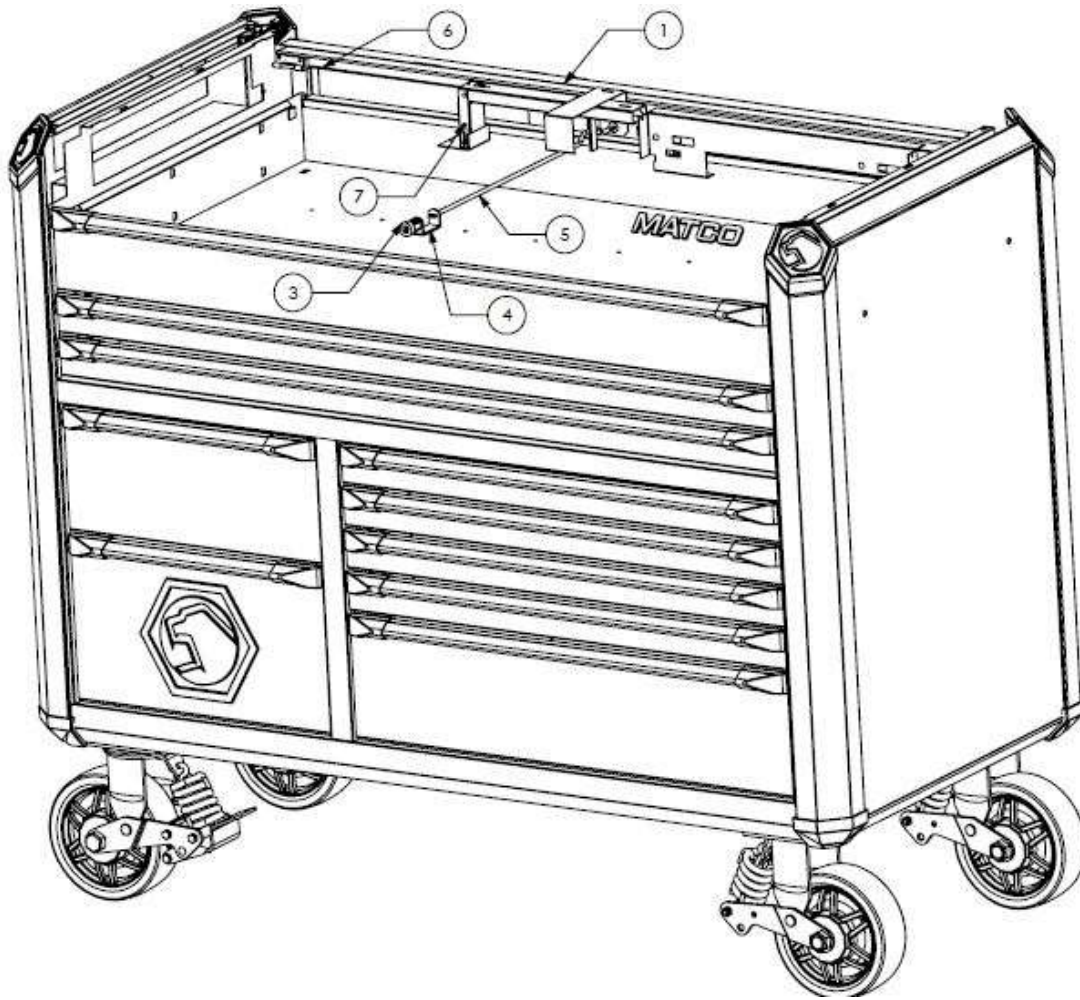

19	LX25N	DRAWER LINER - NARROW	2
20	LX25W	DRAWER LINER - WIDE	4
21	MAG-CLIP	MAGNETIC CLIP	1
22	MLRA-007	LOCK CAM	1
23	NMPL-MATCOC	MATCO NAMEPLATE - CHROME	1
	NMPL-MATCOB	MATCO NAMEPLATE - BLACK	
	NMPL-MATCOBU	MATCO NAMEPLATE - BLUE	
	NMPL-MATCOR	MATCO NAMEPLATE - RED	
	NMPL-MATCOGR	MATCO NAMEPLATE - GREEN	
	NMPL-MATCOO	MATCO NAMEPLATE - ORANGE	
24	NMPL-REVC	REVEL NAMEPLATE - CHROME	1
	NMPL-REVB	REVEL NAMEPLATE - BLACK	
	NMPL-REVCBU	REVEL NAMEPLATE - BLUE	
	NMPL-REVR	REVEL NAMEPLATE - RED	
	NMPL-REVGR	REVEL NAMEPLATE - GREEN	
	NMPL-REVO	REVEL NAMEPLATE - ORANGE	
25	OMNL16	OWNERS MANUAL	1
26	PBWS-X225TB	PHENOLIC WORK SURFACE	1
	SST-X225TB	STAINLESS STEEL TOP	
27	PS19U4AT96	19" POWER STRIP	1
28	PS8U4A48	8" POWER STRIP	1
29	PWR-CRDSJTOW	CORD FOR JUNCTION BOX	1
30	PWR-JBX	JUNCTION BOX	1
31	RODS-125	LOCK ROD	1
32	SHNDL-100	TOOLBOX HANDLE	1
33	SCRW-027	8-32X1/4"PPH SCREW (DWR TO SLIDE, 2/DWR)	24
34	SCRW-047	#8 X 1/4" TORX PH SCREW (CASE TO SLIDE, 2/DWR)	22
35	TRAK-EF	FEMALE TRACK END	1
36	TRAK-EM	MALE TRACK END	1
37	TRMX-C35737	REVEL TRIM - CHROME	2
	TRMX-B35737	REVEL TRIM - BLACK	
	TRMX-BU35737	REVEL TRIM - BLUE	
	TRMX-R35737	REVEL TRIM - RED	
	TRMX-GR35737	REVEL TRIM - GREEN	
	TRMX-O35737	REVEL TRIM - ORANGE	
38	TUBE-51000	LOCK TUBE	1
39	2505L	25" DEEP, 5" LONG DRAWER	1
40	2502L	25" DEEP, 2" LONG DRAWER	2
41	2507N	25" DEEP 7" NARROW DRAWER	1
42	2510N	25" DEEP, 10" NARROW DRAWER	1
43	2502W	25" DEEP, 2" WIDE DRAWER	1
44	2505W	25" DEEP, 5" WIDE DRAWER	3
45	X225TB-083	25" TB TOP SIDE SKIRT	2
46	X225TB-045	2 BAY TB TOP REAR SKIRT	1

47	X225TB-735	25" TB BOTTOM SIDE SKIRT	2
48	X225TB-086	2 BAY TB BOTTOM REAR SKIRT	1
49	X225TB-085	2 BAY TB BOTTOM FRONT SKIRT	1

REVISION	DESCRIPTION	DATE	BY	EC #
A	CREATION	1/30/2019	SRG	

R & X LOCK

3-DIMENSIONAL PARTS BREAKDOWN REVEL R & X TOOLBOX LOCKING