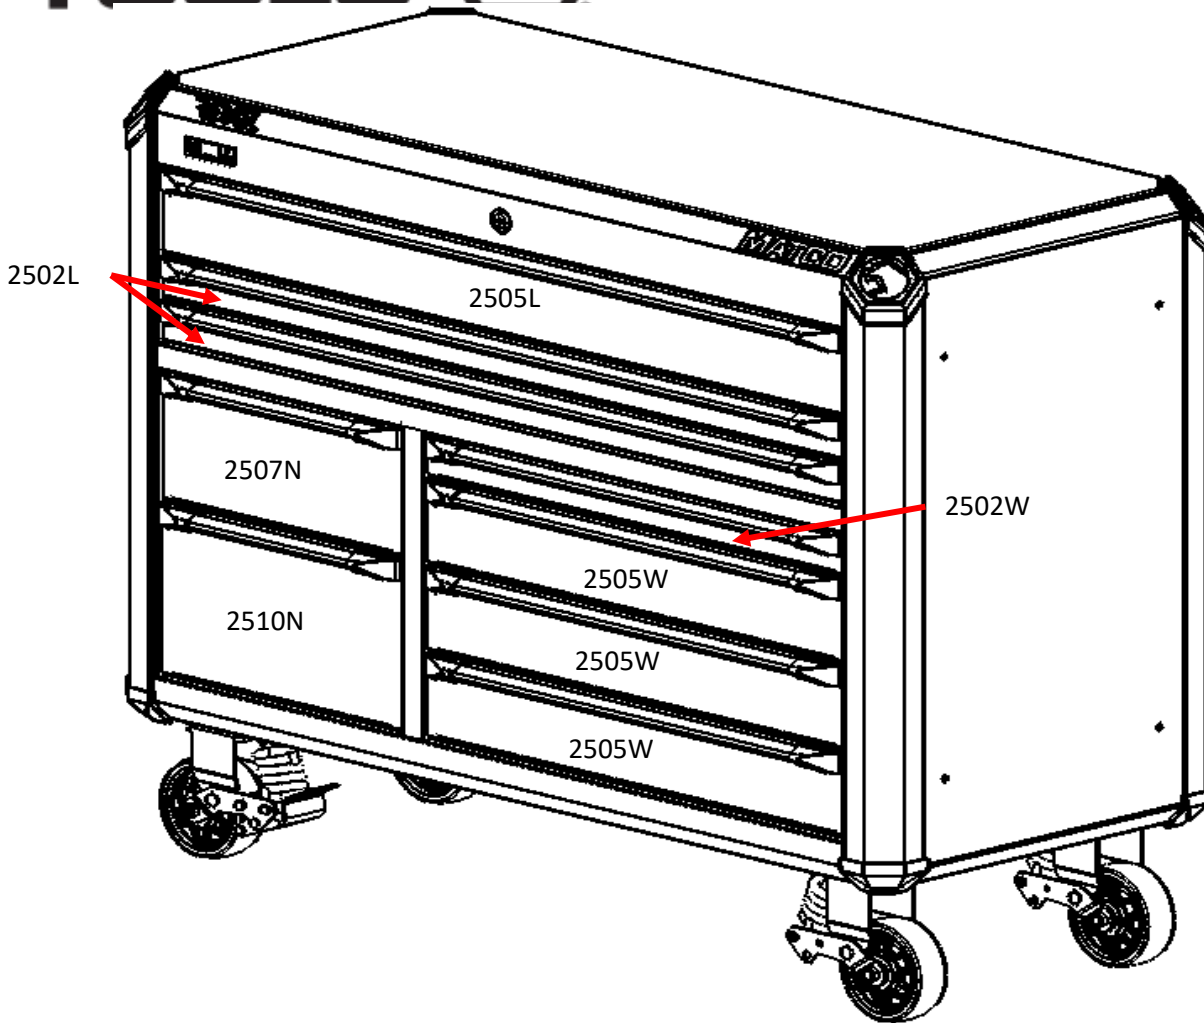

R225TB

REVEL 2BAY 25" PWR TOOLBOX

SPECIFICATIONS

PART #	DESCRIPTION	QTY	HEIGHT	WIDTH	DEPTH	SQ IN	CU IN
2505L	25" DEEP 5" LONG DRAWER	1	4.240	49.598	23.478	1,164	4,937
2502L	25" DEEP 2" LONG DRAWER	2	1.681	49.598	23.478	2,329	3,915
2507N	25" DEEP 7" NARROW DRAWER	1	6.956	16.631	23.478	390	2,716
2510N	25" DEEP 10" NARROW DRAWER	1	9.542	16.631	23.478	390	3,726
2502W	25" DEEP 2" WIDE DRAWER	1	1.681	29.846	23.478	701	1,178
2505W	25" DEEP 5" WIDE DRAWER	3	4.240	29.846	23.478	2,102	8,913
2507W	25" DEEP 7" WIDE DRAWER**	-	6.956	29.846	23.478	-	-
TOTAL / OVERALL		9	47.500	58.000	26.200	7,077	25,385