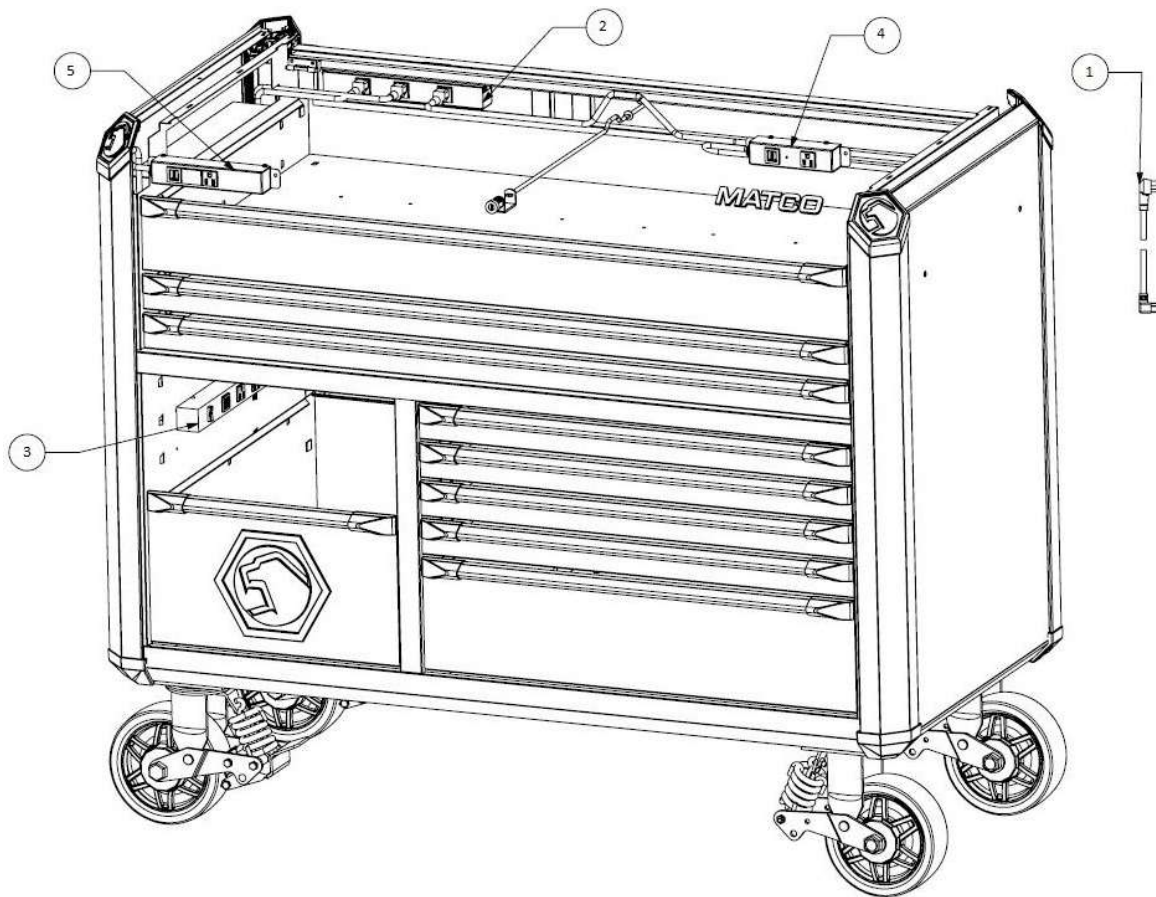

REPLACEMENT PARTS

See list of replacement parts on reverse side

R & X LOCK

3-DIMENSIONAL PARTS BREAKDOWN REVEL R & X TOOLBOX LOCKING BACK SIDE

ITEM	PART NUMBER	DESCRIPTION	QTY	NOTES
LOCKING				
1	X225TB-043	HORIZONTAL LOCK C-CHANNEL 2 BAY	1	
1	X325TB-043	HORIZONTAL LOCK C-CHANNEL 3 BAY	1	
1	X328TB-043	HORIZONTAL LOCK C-CHANNEL 3 BAY	1	
2	X225TB-044	VERTICAL LOCK BAR	4	
2	X225TB-044	VERTICAL LOCK BAR	6	3 BAY
3	LOCK-017	1 TUBAR LOCK W/ 2 KEYS, MAIN BOX	1	
4	MLRA-007	LOCK ROD ACTUATOR	1	
5	RODS-125	LOCKROD, MAIN BOX	1	25" DEPTH
5	RODS-128	LOCKROD, MAIN BOX	1	28" DEPTH
6	TUBE-51000	LOCK TUBE, 2 BAY	1	2 BAY
6	TUBE-70800	LOCK TUBE, 3 BAY	1	3 BAY
7	X225TB-LCK	COMPUTER DWR & WORK SURFACE LOCK SYSTEM	1	X ONLY
7	X325TB-LCK	COMPUTER DWR & WORK SURFACE LOCK SYSTEM	1	X ONLY

**3-DIMENSIONAL PARTS BREAKDOWN
REVEL R & X TOOLBOX POWER**

REPLACEMENT PARTS

See list of replacement parts on reverse side

R & X POWER

3-DIMENSIONAL PARTS BREAKDOWN REVEL R & X TOOLBOX POWER

ITEM	PART NUMBER	DESCRIPTION	QTY	NOTES
		POWER		
1	PWR-CORD	POWER CORD FOR REVELx	1	
2	PWR-JBX	POWER JUNCTION BOX FOR REVELx	1	
3	R25-PDBRKT	POWER DRAWER BRACKET, 25"; INCLUDES: X225TB-079 (BRKT), PWRSTRP19U4A, TRAK-PWR	1	25 DEPTH
3	R28-PDBRKT	POWER DRAWER BRACKET, 28"; INCLUDES: X225TB-079 (BRKT), PWRSTRP19U4A, TRAK-PWR	1	28 DEPTH
4	PWRSTRP6U4A	6" POWER STRIP FOR COMPUTER DWR	1	
5	PWRSTRP8	8" POWER STRIP FOR LEFT TOP FRONT	1	