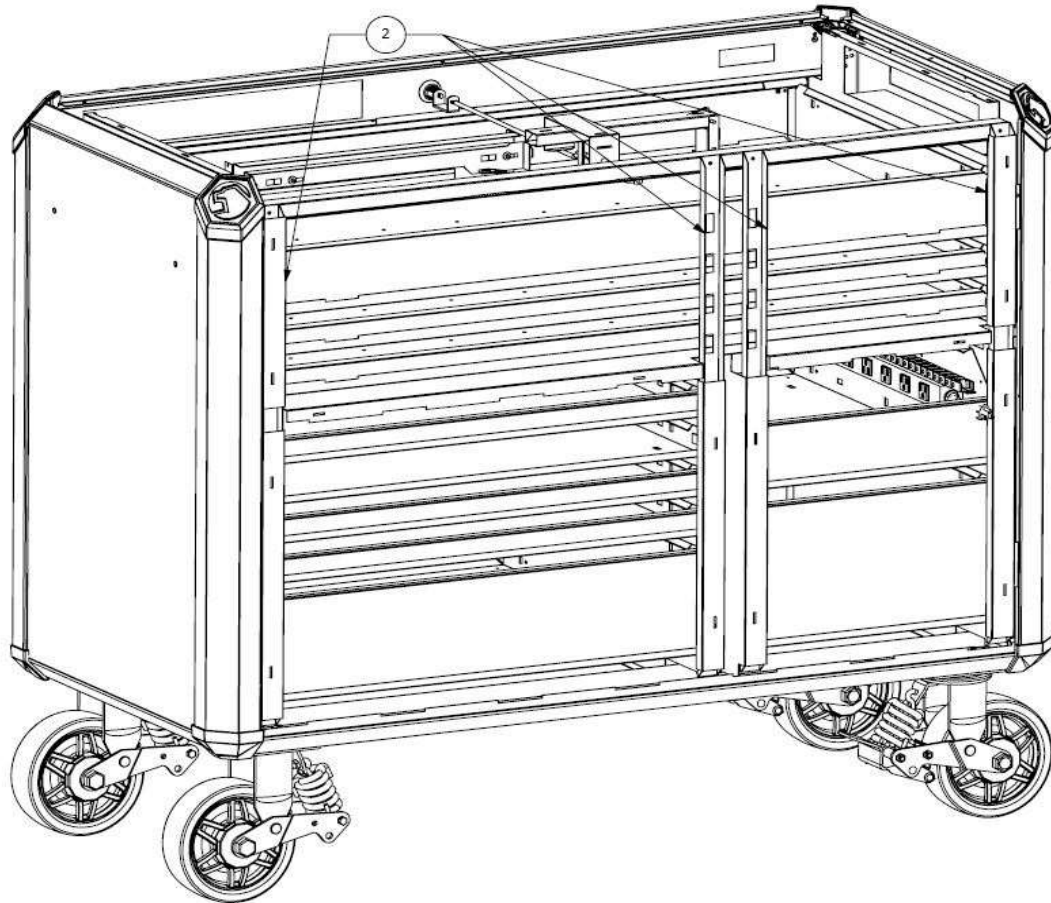

R225TB

REVEL 2BAY 25" PWR TOOLBOX

SPECIFICATIONS

PART #	DESCRIPTION	QTY	HEIGHT	WIDTH	DEPTH	SQ IN	CU IN
2505L	25" DEEP 5" LONG DRAWER	1	4.240	49.598	23.478	1,164	4,937
2502L	25" DEEP 2" LONG DRAWER	2	1.681	49.598	23.478	2,329	3,915
2507N	25" DEEP 7" NARROW DRAWER	1	6.956	16.631	23.478	390	2,716
2510N	25" DEEP 10" NARROW DRAWER	1	9.542	16.631	23.478	390	3,726
2502W	25" DEEP 2" WIDE DRAWER	1	1.681	29.846	23.478	701	1,178
2505W	25" DEEP 5" WIDE DRAWER	3	4.240	29.846	23.478	2,102	8,913
2507W	25" DEEP 7" WIDE DRAWER**	-	6.956	29.846	23.478	-	-
TOTAL / OVERALL		9	47.500	58.000	26.200	7,077	25,385

47	X225TB-735	25" TB BOTTOM SIDE SKIRT	2
48	X225TB-086	2 BAY TB BOTTOM REAR SKIRT	1
49	X225TB-085	2 BAY TB BOTTOM FRONT SKIRT	1

REVISION	DESCRIPTION	DATE	BY	EC #
A	CREATION	1/30/2019	SRG	

R & X LOCK

3-DIMENSIONAL PARTS BREAKDOWN REVEL R & X TOOLBOX LOCKING

REPLACEMENT PARTS

See list of replacement parts on reverse side

R & X LOCK

3-DIMENSIONAL PARTS BREAKDOWN REVEL R & X TOOLBOX LOCKING BACK SIDE

ITEM	PART NUMBER	DESCRIPTION	QTY	NOTES
LOCKING				
1	X225TB-043	HORIZONTAL LOCK C-CHANNEL 2 BAY	1	
1	X325TB-043	HORIZONTAL LOCK C-CHANNEL 3 BAY	1	
1	X328TB-043	HORIZONTAL LOCK C-CHANNEL 3 BAY	1	
2	X225TB-044	VERTICAL LOCK BAR	4	
2	X225TB-044	VERTICAL LOCK BAR	6	3 BAY
3	LOCK-017	1 TUBAR LOCK W/ 2 KEYS, MAIN BOX	1	
4	MLRA-007	LOCK ROD ACTUATOR	1	
5	RODS-125	LOCKROD, MAIN BOX	1	25" DEPTH
5	RODS-128	LOCKROD, MAIN BOX	1	28" DEPTH
6	TUBE-51000	LOCK TUBE, 2 BAY	1	2 BAY
6	TUBE-70800	LOCK TUBE, 3 BAY	1	3 BAY
7	X225TB-LCK	COMPUTER DWR & WORK SURFACE LOCK SYSTEM	1	X ONLY
7	X325TB-LCK	COMPUTER DWR & WORK SURFACE LOCK SYSTEM	1	X ONLY