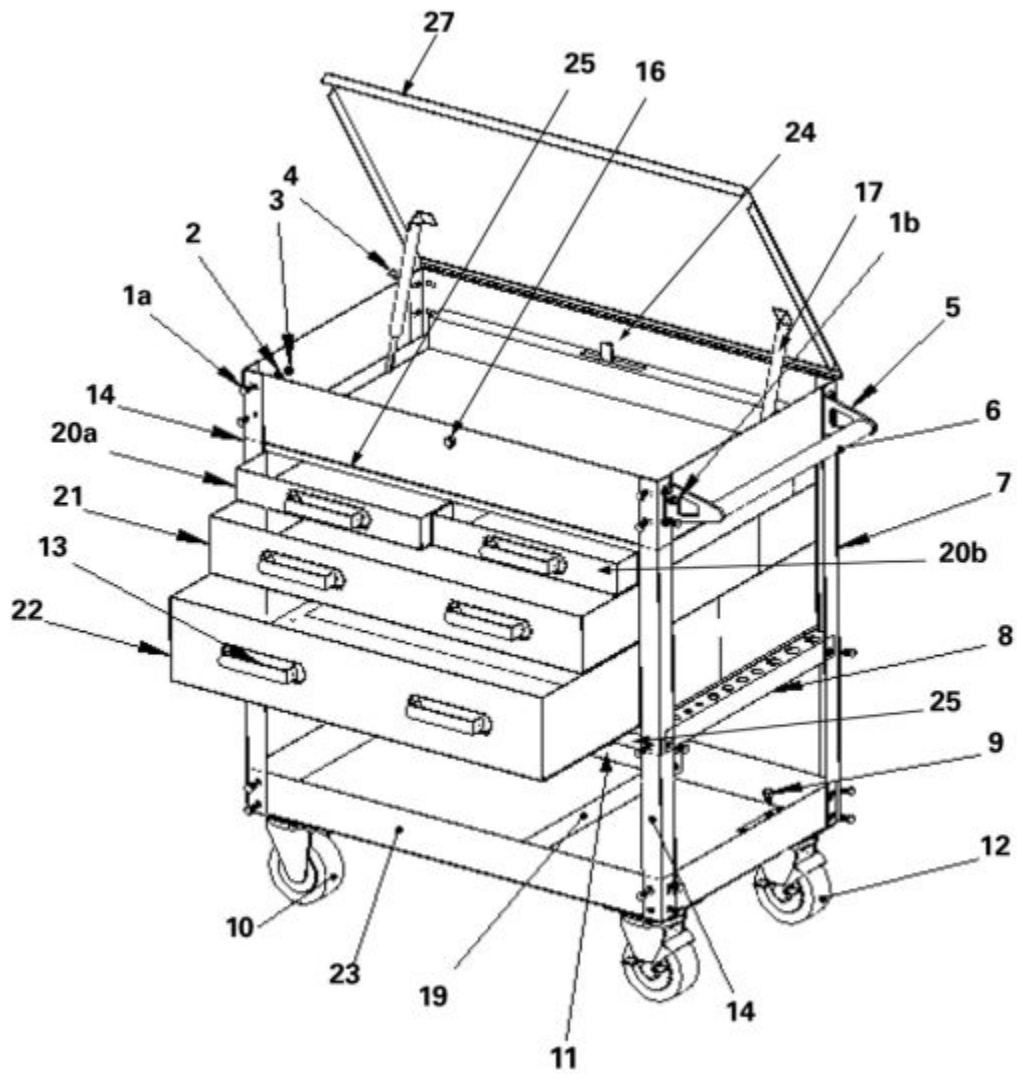

MSC4RFA17 - 4 DRAWER SERVICE CART

Item: MSC4RFA17

Description: 4 DRAWER SERVICE CART

Notes: * Available in: RSMSC4BK Bolt Kit. Also available: RSRBSEDET8PK Ball Bearing Slide Detents (Package of 8). RSMSC46LK 6 Piece Liner Kit MSC4FC Set of 2 Fixed 5" x 2" Casters (Optional - Not Included) RSBKP Black Touch-Up Paint K7RSRFP - green touch up paint

Figure No	Part Number	Description	No. Reqd	Warranty Code
0	K7RSRFP	GRN TOUCH UP PAINT F/MSC4RFA17	1	X
1	*K7*	M8X22 BOLT	32	
1	*K7*	M8X28 BOLT	4	
2	*K7*	M8 WASHER	72	
3	*K7*	M8 LOCKING NUT	56	
4	*K7*	M8X22 BOLT	4	
5	K7RSMSC4HB	(2) HANDLE BRACKETS F/MSC4	1	X
6	K7RSMSC4HDL	SIDE HANDLE F/MSC4	1	X
7	DVRSMSC4LGSB	LEG-MSC4 STEALTH	4	X
8	*K7RSMSC4SRPSB (stealth black)	SCREWDRIVER/PRYBAR HOLDER/EACH	2	
9	*K7*	M8X16 BOLT (FOR CASTERS)	16	
10	K7RSSWCS	SWIVEL CASTER	2	X
11	K7RSMSC4RPBK	BLACK REINFORCED PIECE	2	X
12	K7RSSWLCS	SWIVEL CASTER W/LOCK	2	X
13	K7MSC4HC	6PC CHROME HANDLES F/MSC4	1	X
13	K7MSC4HBK	6PC BLANK ANODIZED HANDLES	1	J
13	K7MSC4HBL	6PC BLUE HANDLE SET F/MSC4TI	1	X
13	MSC4HR	6 PC RED HANDLES FOR MSC4 CART	1	B
14	K7RSMSC4BP	BUMPER (SET OF 4) F/MSC4	1	X
15	*K7*	SCREW FOR DRAWER HANDLES	12	
16	RSLKB	MSC4 LOCK W/KEYS	1	B
17	K7RSGP	GAS PISTON	2	B
18	K7RSRBS	ROLLER BEARING SLIDES	4	X
19	*K7RSMSC4SCDSB (stealth black)	SPRAY CAN DIVIDER	1	
20	K7MSC4LD3RFL	3IN LEFT DRAWER F/RAT FINK	1	B
20	K7MSC4LD3RFR	3IN RT DRAWER F/RAT FINK	1	B
21	K7MSC4LD4RF	4IN DRAWER F/RAT FINK	1	B
22	K7MSC4LD5RF	5 IN DRAWER, RATFINK	1	B
23	K7MSC4SSB	BOTTOM SHELF STEALTH BLACK	1	J
24	K7RSLMMSBN	STEALTH BLK LCK MECH F/MSC4	1	X

25	K7RSMSC4J-SB	J" CHANNEL - STEALTH BLACK	1	X
26	*K7RSMSC4CCPSB (stealth black)	CENTER CLIP-ON PCS/PAIR (FIT BETWEEN 3" DRAWERS)(NOT SHOWN)	1	
27	K7MSC4LIDRF9	LID F/RAT FINK CART	1	B