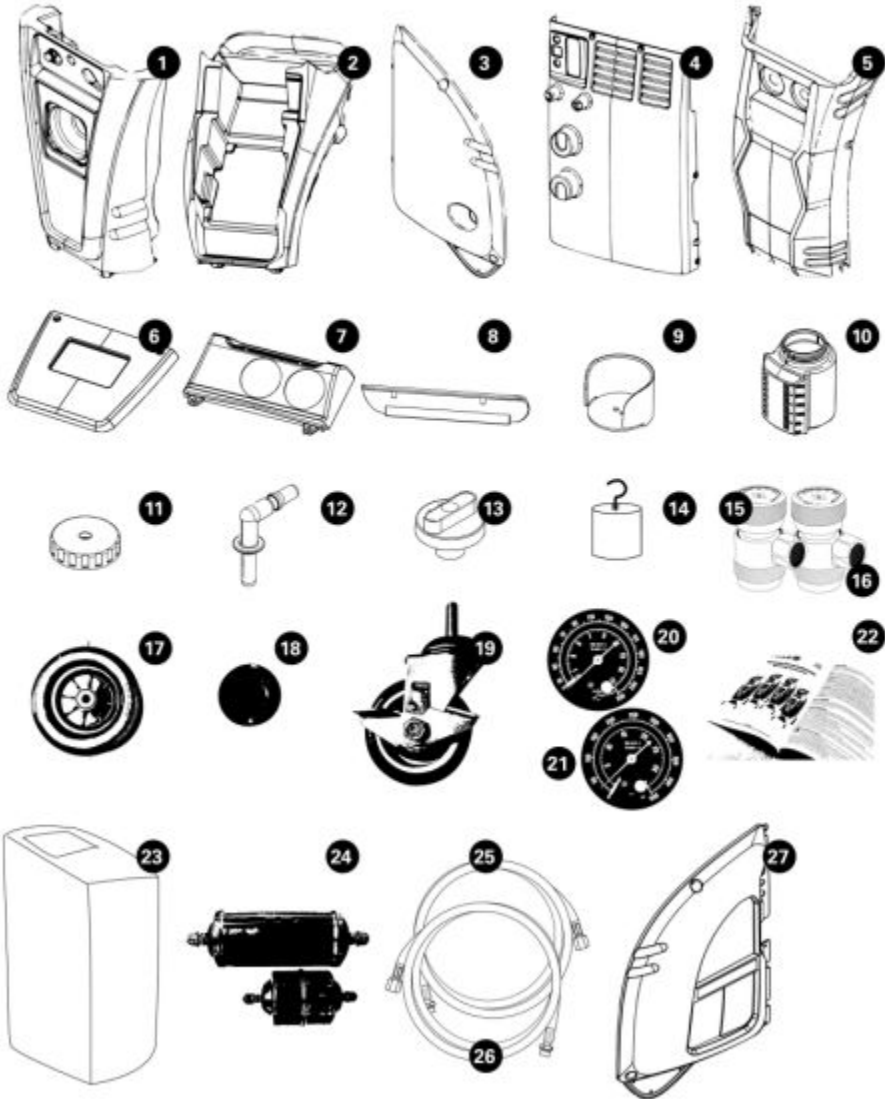

AC900R - SAE2788 CERTIFIED MANUAL RRR

AC900R
R134a SEMI-AUTOMATIC R/R/R MACHINE
PARTS LIST

Item: AC900R

Description: SAE2788 CERTIFIED MANUAL RRR

Notes: N/A

Figure No	Part Number	Description	No. Reqd	Warranty Code
1	*NJ69888-11-02	NOSE	1	
2	*NJ69888-11-03	HANDLE	1	
3	*NJ69888-11-05R	RIGHT DOOR	1	
4	NJ69888-1106	REAR PANEL	1	L
5	*NJ69888-11-08-MAT	NOSE COVER	1	
6	*NJ69888-11-09R	DISPLAY COVER	1	
7	*NJ69888-11-10R	GAUGE HOUSING	1	
8	*NJ69887-11-11R	LENS CAP - SOLID	1	
9	NJ69888-1115	BOTTLE HOLDER BLK F/AC975YF	1	L
10	NJ69888-1120	OIL DRAIN BOTTLE F/ 925R	1	L
11	*NJ69888-11-21	CAP	1	
12	*NJ69888-11-22	BOTTLE CAP SWIVEL ELBOW	1	
13	*NJ69888-11-13BK	BLACK KNOB	2	
14	NJ69788500GW	500G WEIGHT FOR AC MACHINE	1	L
15	*NJ82834-SL	HIGH SIDE SAFETY LOCK MANUAL COUPLER	1	
16	NJ82934-SLR	LW SIDE SAFETY LCK CPLR F/950R	1	D
17	*NJ69888-10-01	WHEELS FOR RECOVERY MACHINE	2	
18	*NJ69888-10-03	PUSH ON WHEEL CAPS FOR RECOVERY MACHINE	2	
19	*NJ69888-10-2	CASTERS FOR RECOVERY MACHINE	2	
20	NJ69888-2801	LOW SIDE GAUGE RECOVERY MACHIN	1	L
21	*NJ69888-28-02	HIGH SIDE GAUGE FOR RECOVERY MACHINE	1	
22	*NJ69887-INST-MAT	INSTRUCTIONS FOR R134A RRR RECOVERY MACHINE	1	
23	*NJ69887-MAT-COV	MACHINE COVER	1	
24	NJ69887FLTRP	FILTER FOR AC900R	1	L
25	NJ6988727120	120IN BLUE HOSE F/69887,88,89	1	D
26	NJ988727120R	120IN RED HOSE F/69887, 88, 89	1	D
27	*NJ69887-11-04R	ONE BOTTLE LEFT PANEL	1	